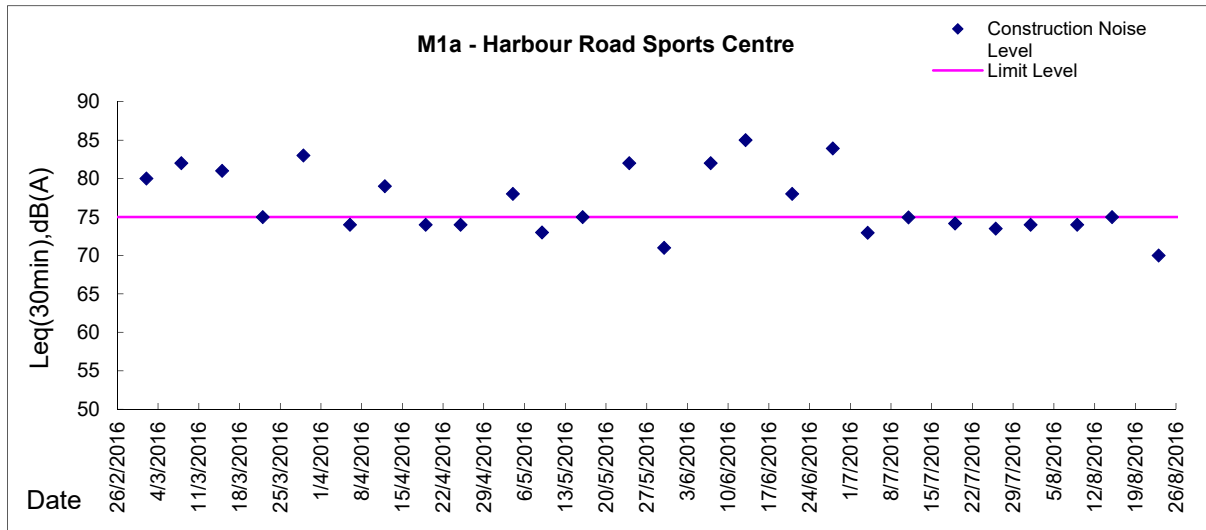

**Graphic Presentation of Noise Monitoring Result**  
**Day Time (0700 - 1900hrs on normal weekdays)**

**Graphic Presentation of Noise Monitoring Result**

**Day Time (0700 - 1900hrs on normal weekdays)**