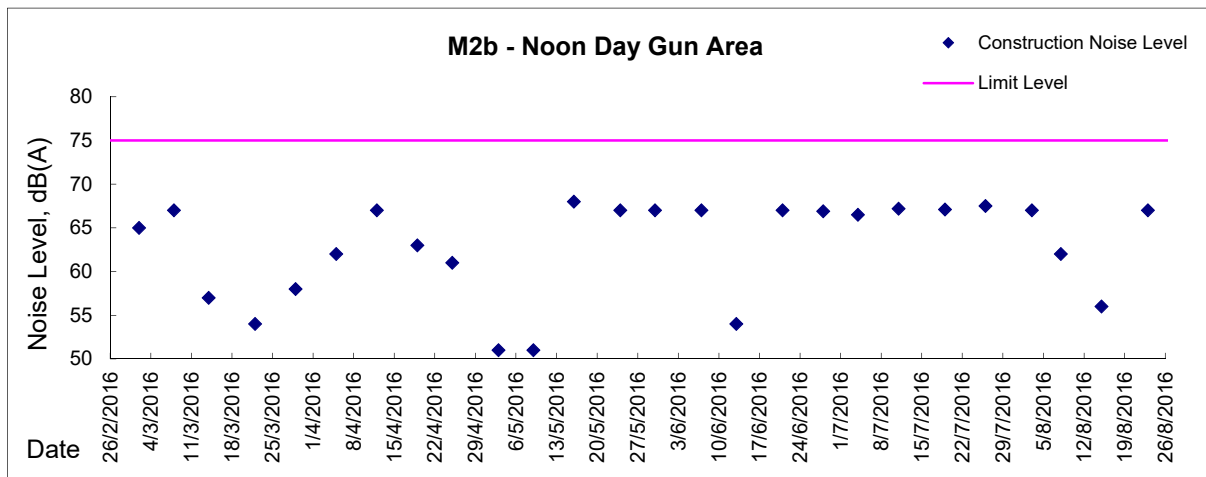

**Graphic Presentation of Noise Monitoring Result**  
**Day Time (0700 - 1900hrs on normal weekdays)**

**Graphic Presentation of Noise Monitoring Result**

**Day Time (0700 - 1900hrs on normal weekdays)**