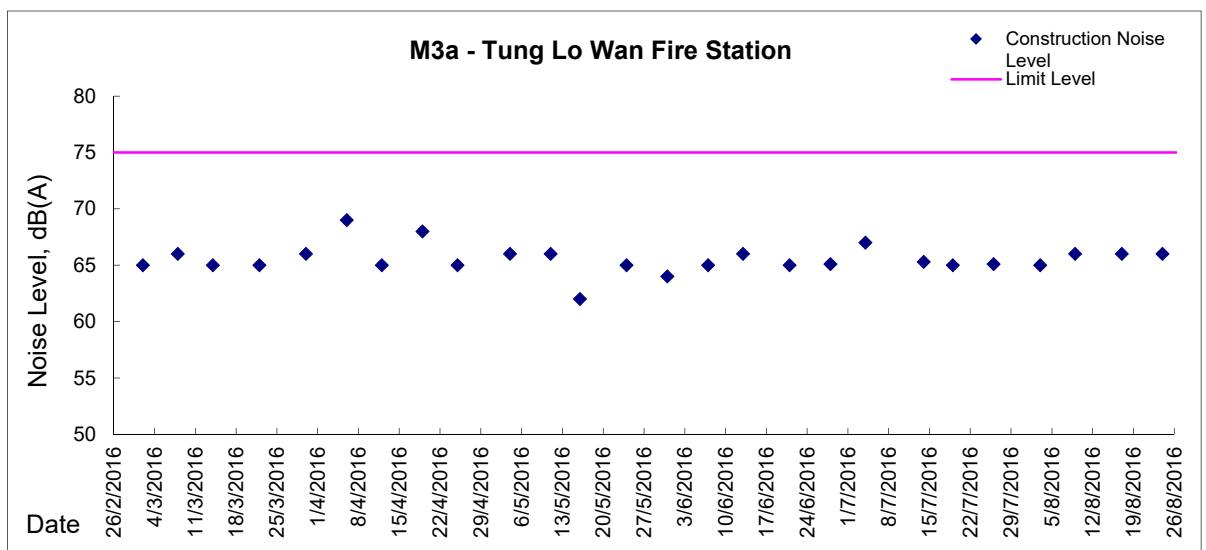

**Graphic Presentation of Noise Monitoring Result**  
**Day Time (0700 - 1900hrs on normal weekdays)**

**Graphic Presentation of Noise Monitoring Result**

**Day Time (0700 - 1900hrs on normal weekdays)**